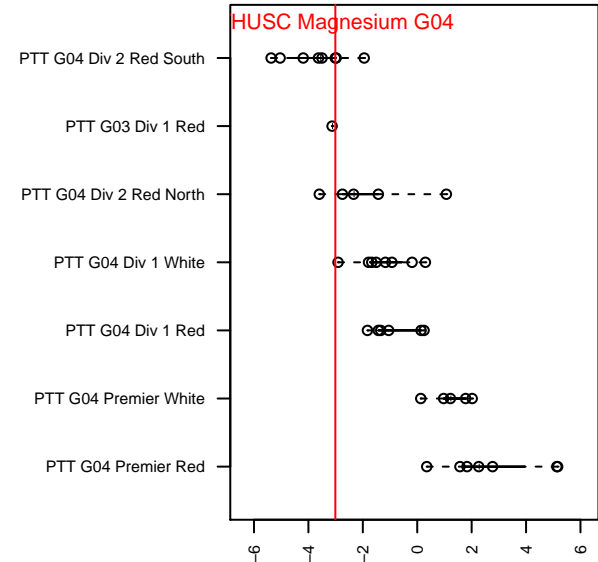

THUSC Magnesium G04

Tualatin Hills United SC
 Tualatin Hills, OR
 G04 total strength=979
 attack=2.21 defense=1.56
 fall league = PTT G04 Div 2 Red South
 spr league = Spr OYS G04 Div 2 Red

alt names used:
 THUSC 04G Magnesium
 THUSC 04G Magnesium
 THUSC Magnesium 04G
 THUSC 04G Magnesium

Venues played:
 2017 Mt Hood Challenge U14 Bronze
 2017 PTT G04 Division 2 Red South
 2017 OYS Founders Cup G04
 2017 Spr OYS G04 Division 2 Red

THUSC Magnesium G04
 Dots are actual minus expected GF (blue circles) and GA (red triangles).
 Blue line is smoothed change in attack strength. Red is smoothed change in defense strength.

**attack and defense variance (black dot)
relative to other teams
and top 10 in region**

**attack and defense rating
relative to others at age
and all opponents in last 13 months**

Performance relative to 13 month average